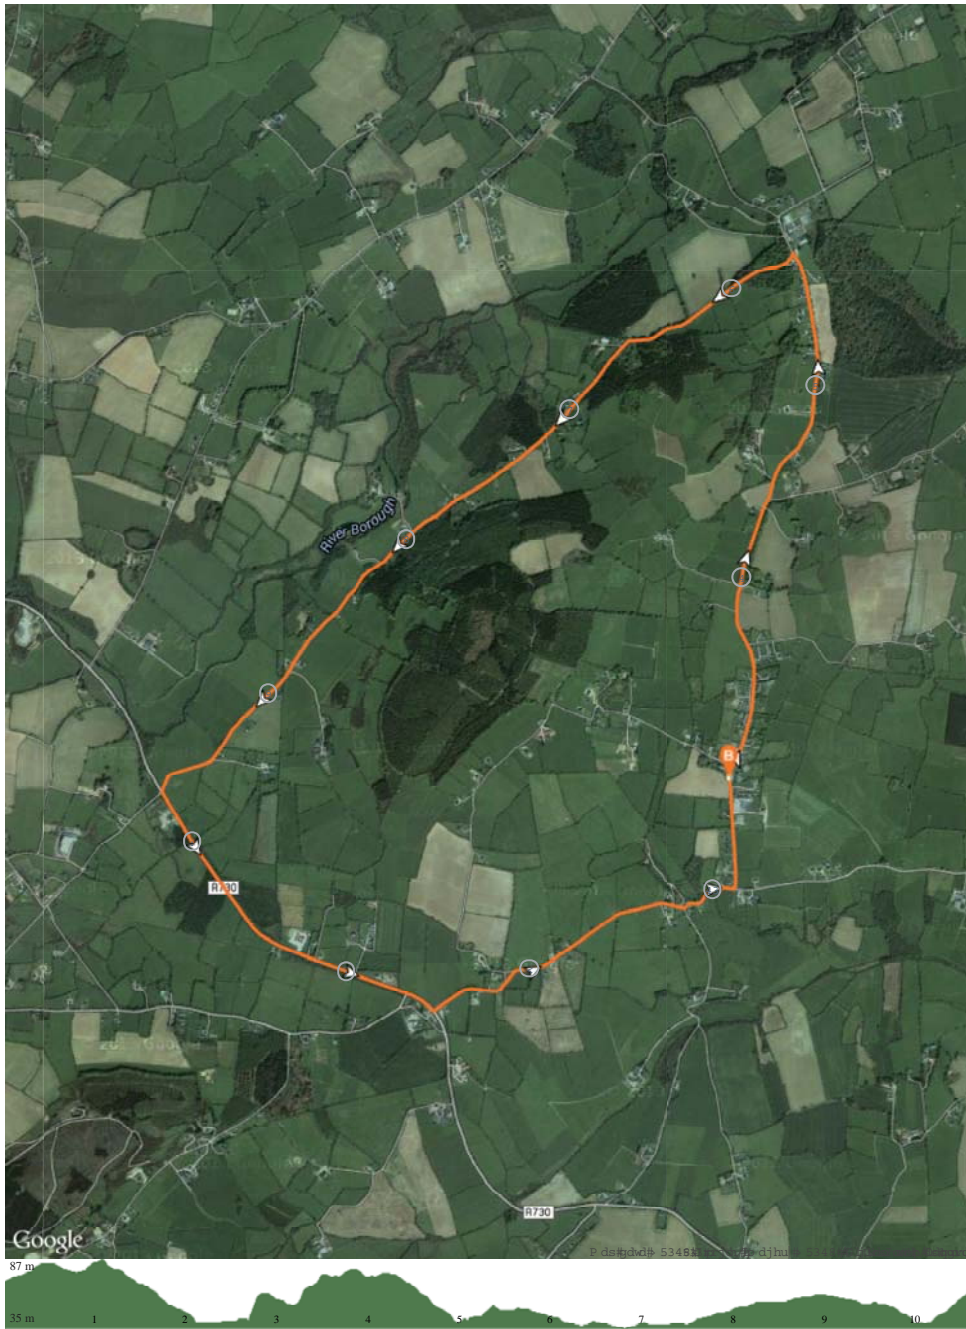

plotaroute.com - Run Rute (10.624 km)

No	Km	Turn	Directions
1	0.000		Start near Rock of Bree, Co. Wexford, Ireland
2	0.000		Head north toward Rock of Bree
3	2.646	←	Head northwest
4	2.651	↙	Turn left
5	6.725	↘	Head southeast on R730
6	8.465	←	Turn left (signs for Bree)
7	8.473		Head northeast
8	9.828	↙	Turn left
9	10.109	←	Turn left