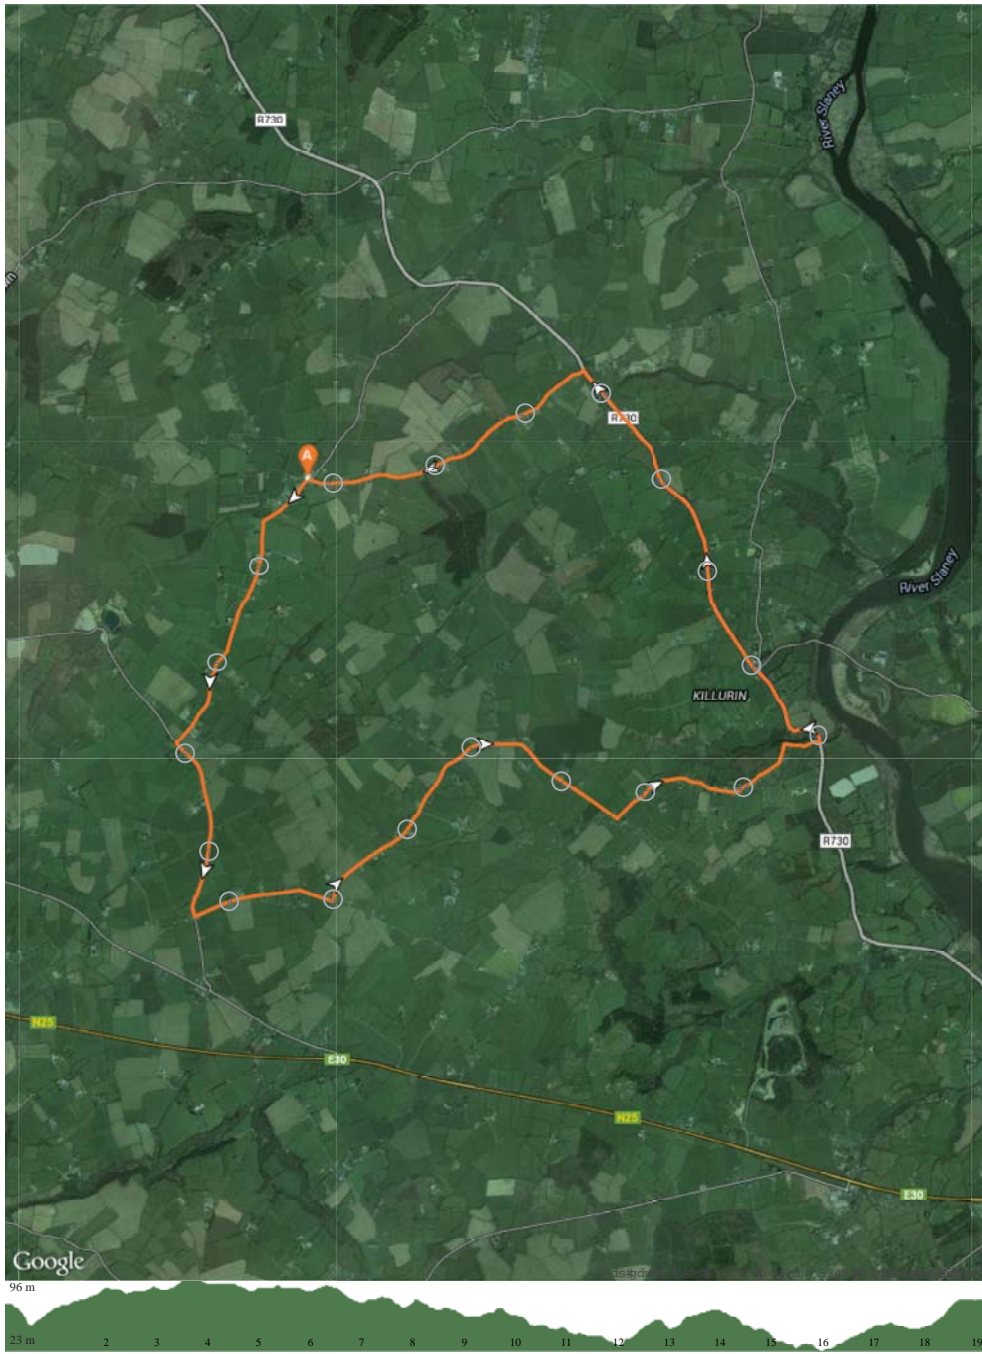

plotaroute.com - SHORT Cycle Route 2015 (19.227 km)

No	Km	Turn	Directions
1	0.000		Start near 12 The Brambles, Co. Wexford, Ireland
2	0.000		Head southwest toward The Brambles
3	2.867	←	Head southwest
4	2.873	←	Turn left
5	4.639	←	Head northeast
6	5.988	←	Head north
7	8.074		Head east
8	9.625	←	Head southeast
9	9.632	←	Turn left
10	10.687	↗	Continue onto Ravenwood
11	11.059		Continue onto Ascail Lorcaín
12	11.141		Continue onto Carrigmannon Woods
13	11.878		Head east on Carrigmannon Woods toward R730
14	11.931	←	Turn left onto R730
15	12.890		Head northwest on R730
16	14.504		Head north on R730
17	16.293	←	Head northwest on R730
18	16.296	←	Turn left
19	17.423		Head southwest